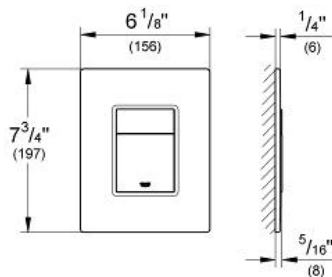

SKATE COSMOPOLITAN Wall Plate

MODEL # 389160A0

*Pure Freude
an Wasser*

GROHE

ADA

Product Description: SKATE COSMOPOLITAN Wall Plate

Standard Specification:

- With mirror surface
- Titanium plastic actuation buttons
- For dual flush or start & stop actuation
- For pneumatic discharge valve AV1
- Vertical and horizontal installation
- 6" x 7 3/4"
- Made of safety glass
- Mounting-set
- **GROHE EcoJoy** technology for less water and perfect flow

Applicable Codes & Standards:

- ICC/ANSI A117.1

Color:

- 389160A0 mirror glass